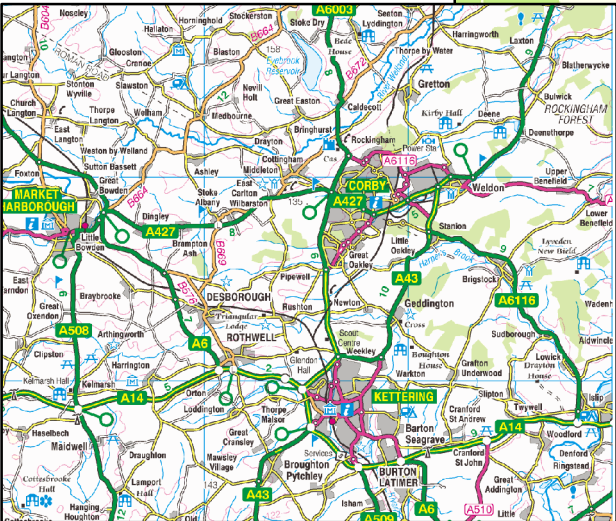

Corby East Midlands International Pool
George Street
Corby
Northamptonshire
NN17 1QB

By Rail: The new Corby train station serves hourly passenger trains between Corby and London. For more information phone National Rail Enquiries on 08457 484950 or visit <http://www.nationalrail.co.uk/>

Council Offices & Car Parks

Index, Location

1. 1, Alexandra Road 2 Hours Free
   - 2, Multi Storey Charges Apply
   - 3, West Glebe Free Parking
   - 4, Corby East Midlands International Pool
   - 5, Corby Cube
2. By Foot to CEMIP

A427 TO
MARKET HARBOROUGH &
M1

A427 TO
STAMFORD

KETTERING & A14