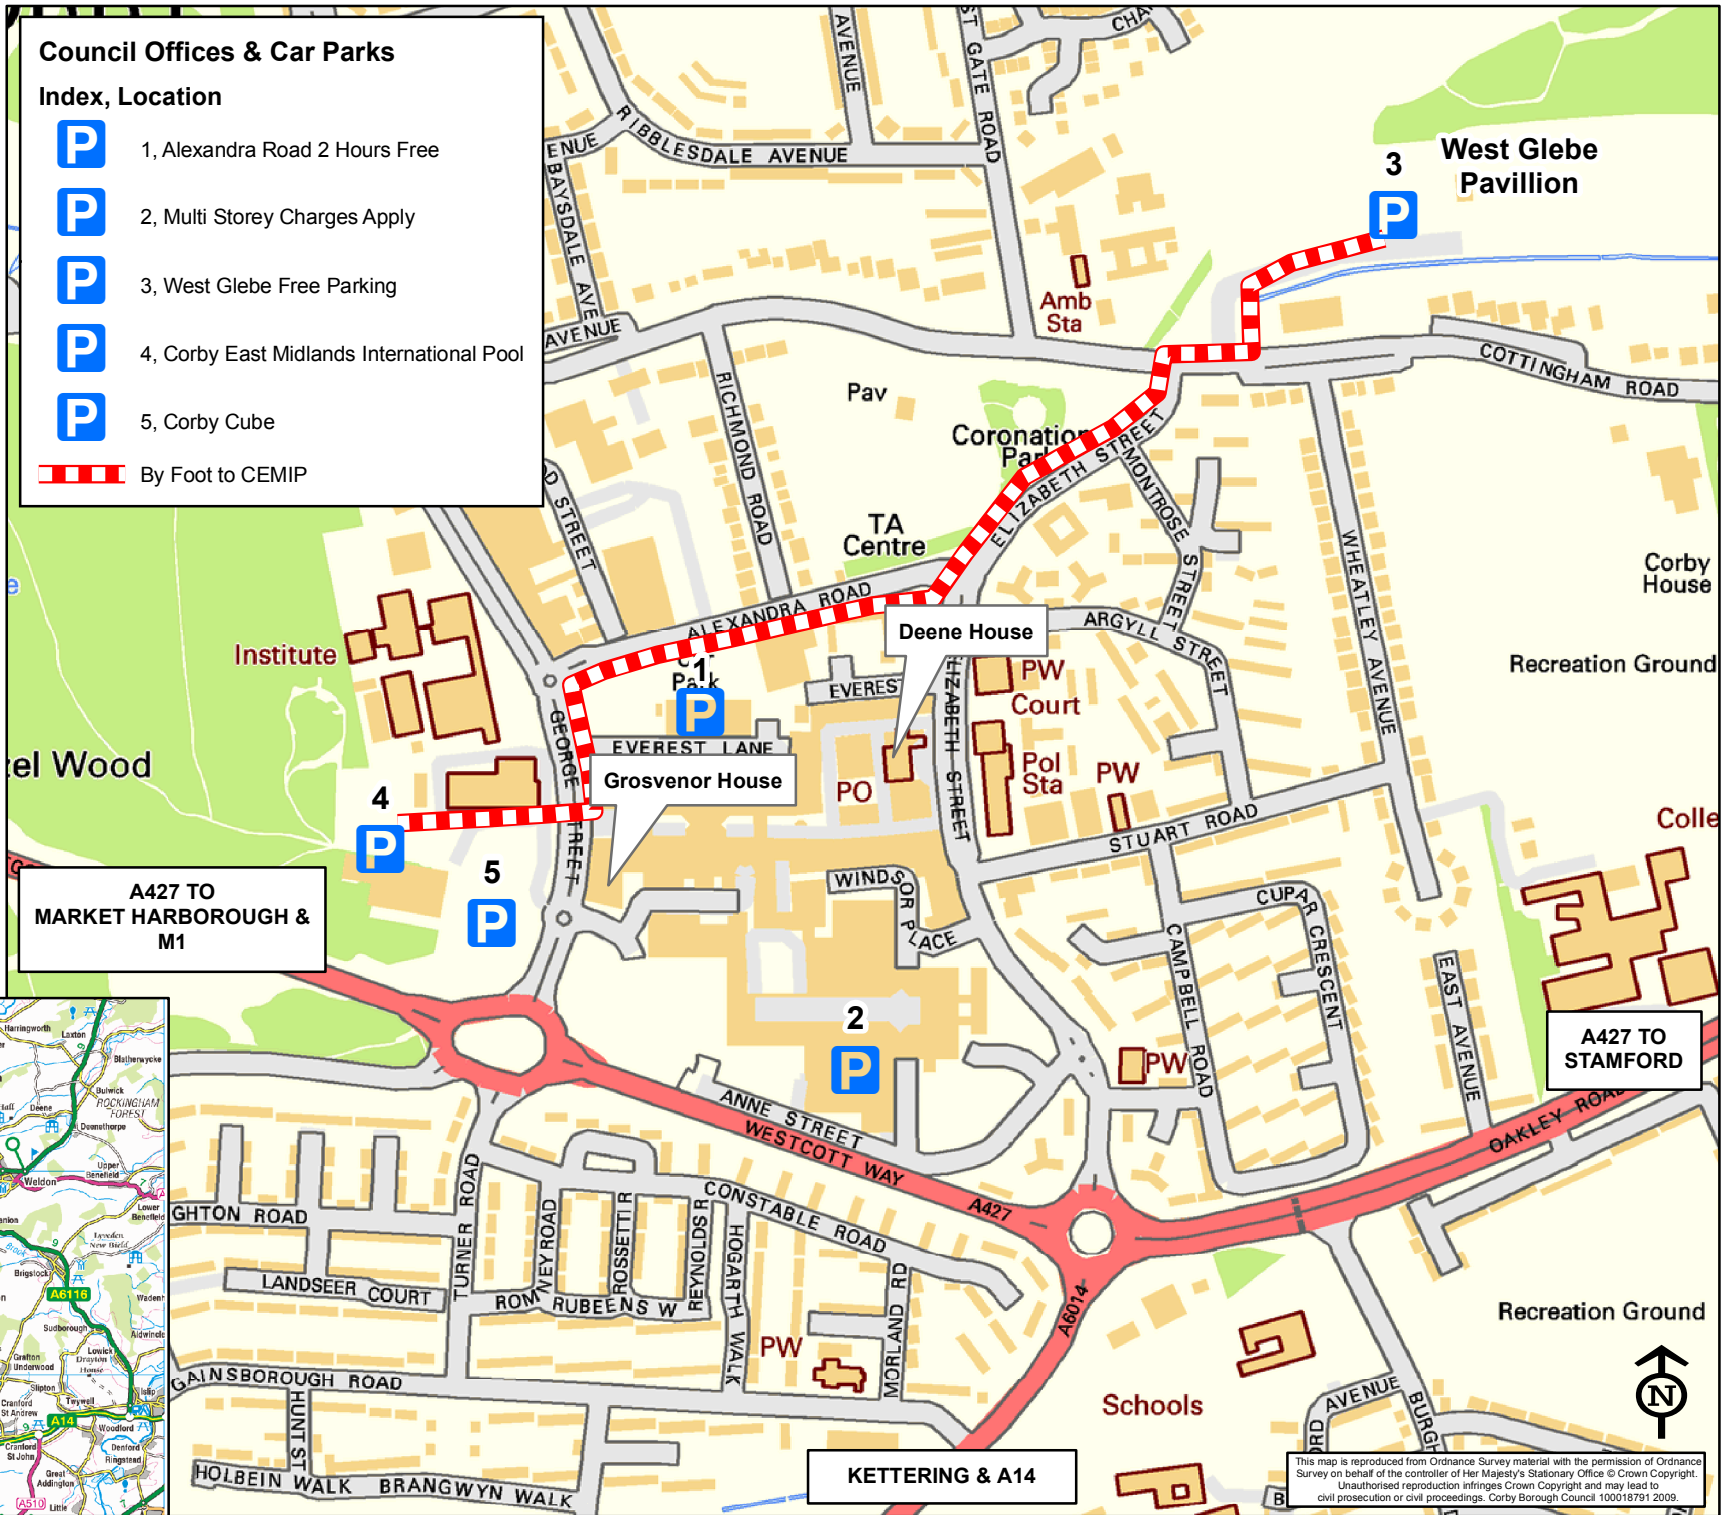

Council Offices & Car Parks

Index, Location

1. 1, Alexandra Road 2 Hours Free
   - 2, Multi Storey Charges Apply
   - 3, West Glebe Free Parking
   - 4, Corby East Midlands International Pool
   - 5, Corby Cube
2. By Foot to CEMIP

A427 TO
MARKET HARBOROUGH &
M1

A427 TO
STAMFORD

KETTERING & A14